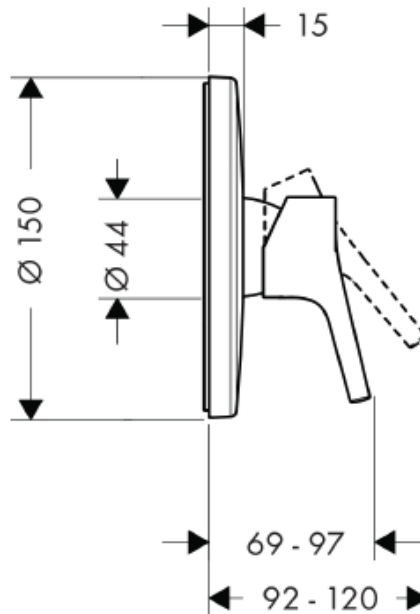

SPECIFICATION SHEET - fittings

BRAND:	hansgrohe	Product Photo:
ORIGIN:	Germany	
SERIES:	Talis S	
PRODUCT DESCRIPTION:	Finish set for concealed shower mixer • Flow rate: 22 l./min. at 3 bar • Flow pressure; 1~5 bar (15~70 psi)	
MODEL No.	72605 000	
FINISH/COLOUR:	Chrome-plated	
DIMENSIONS:	Ø150mm	
OPTIONAL MATCHING PARTS:	Universal iBox	

Technical Informations: Suitable for continous flow water heater

REMINDER:	Pipe flushing must be done before faucets are installed. Failure to do so voids the warranty.
	Do not use cleaners containing abrasive cleansers, ammonia, bleach, acids, waxes, alcohol, solvents or other products not recommended for chrome.
	All information is for reference only, installation shall always be based on the actual product delivered.